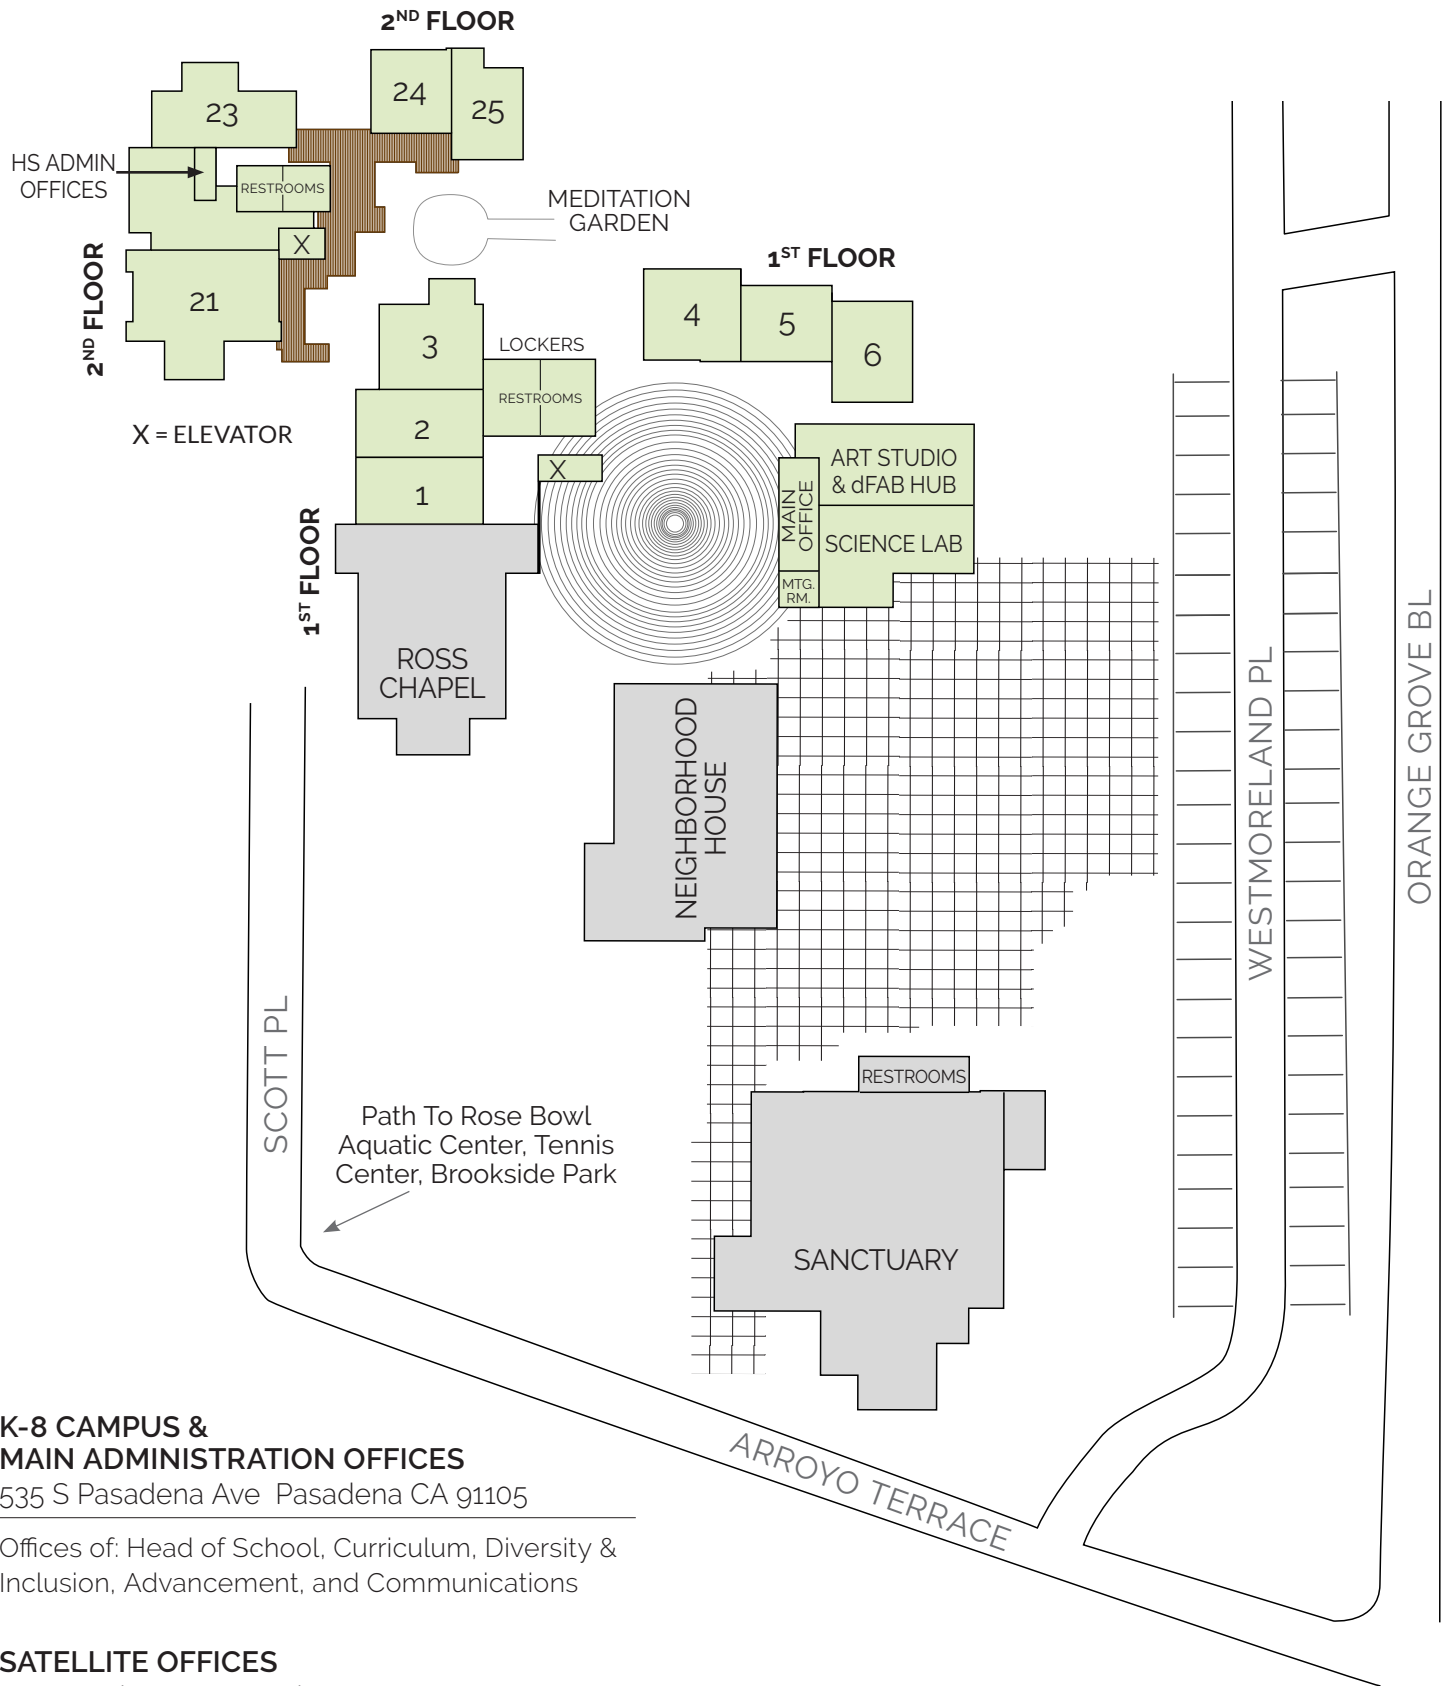

# 9-12 CAMPUS MAP

# 9-12 CAMPUS PARKING LOT PROTOCOL

## ARRIVAL

- From North Orange Grove Bl., turn into entrance in front of the Gamble House.
- Turn LEFT on Westmoreland Place. Drive south and park in spaces along Westmoreland Place.

## DEPARTURE

- When leaving campus lot, **ONLY TURN LEFT** on Arroyo Terrace. Please **DO NOT** drive through the neighborhood.
- When exiting lot, **COME TO A COMPLETE STOP**  before turning left onto Arroyo Terrace.
- To prevent accidents, **ONLY TURN RIGHT** on N. Orange Grove Blvd.